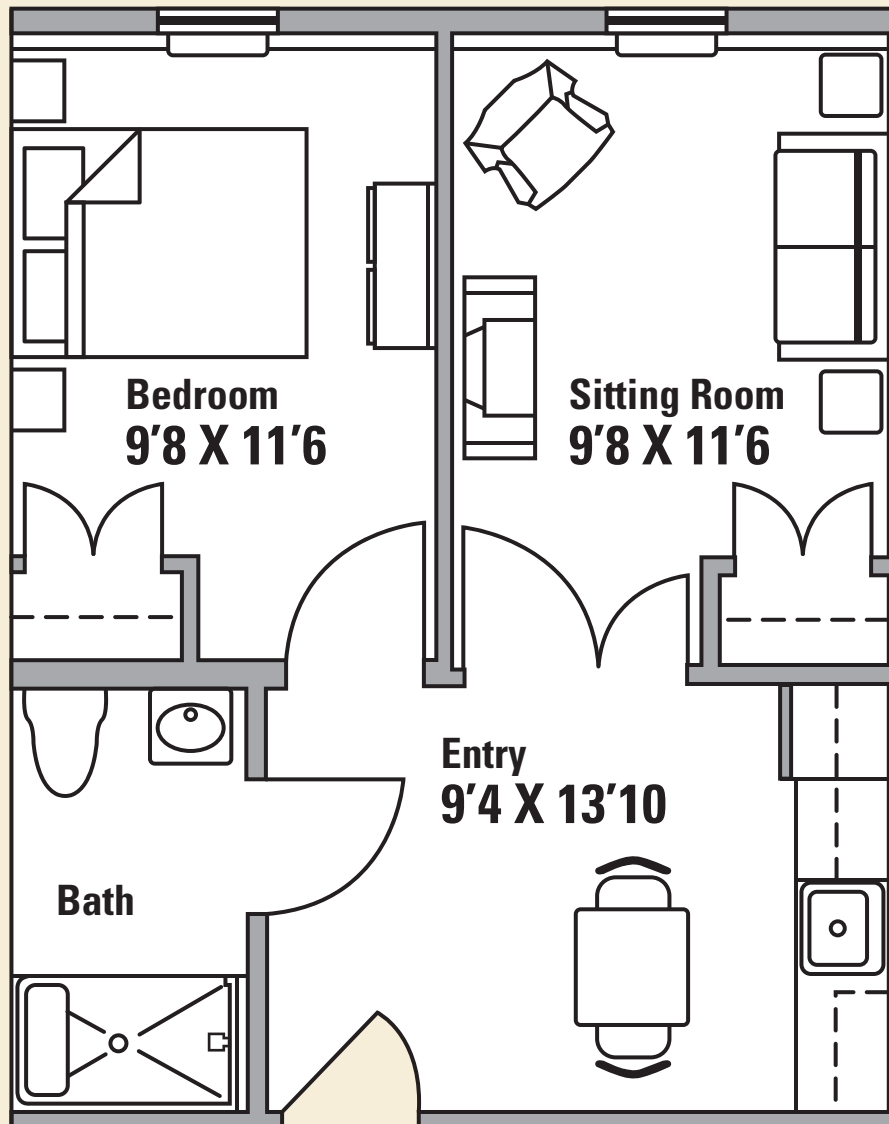

THE FAMILY LODGE

a Senior Residence

SAMPLE FLOOR PLAN

845-246-4646

108 Main St • Saugerties, NY 12477